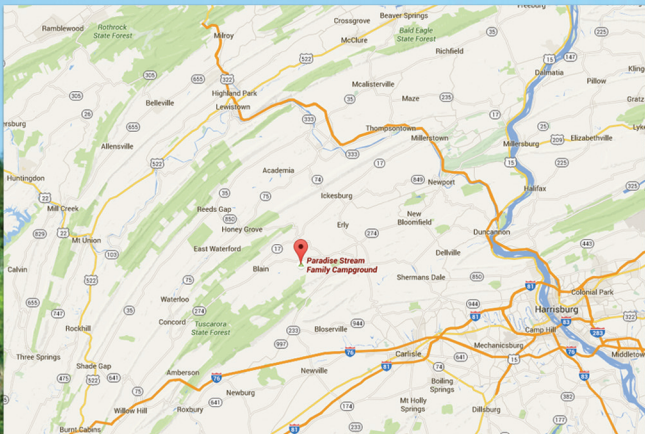

**PARADISE  
STREAM**  
FAMILY  
CAMPGROUND

# PARADISE STREAM FAMILY CAMPGROUND

Scan with your phone to receive  
directions to our campground!

Come stay at a secluded campsite along Sherman's Creek, or on a gorgeous RV site overlooking our six-acre lake. We are family owned and operated since 1996.