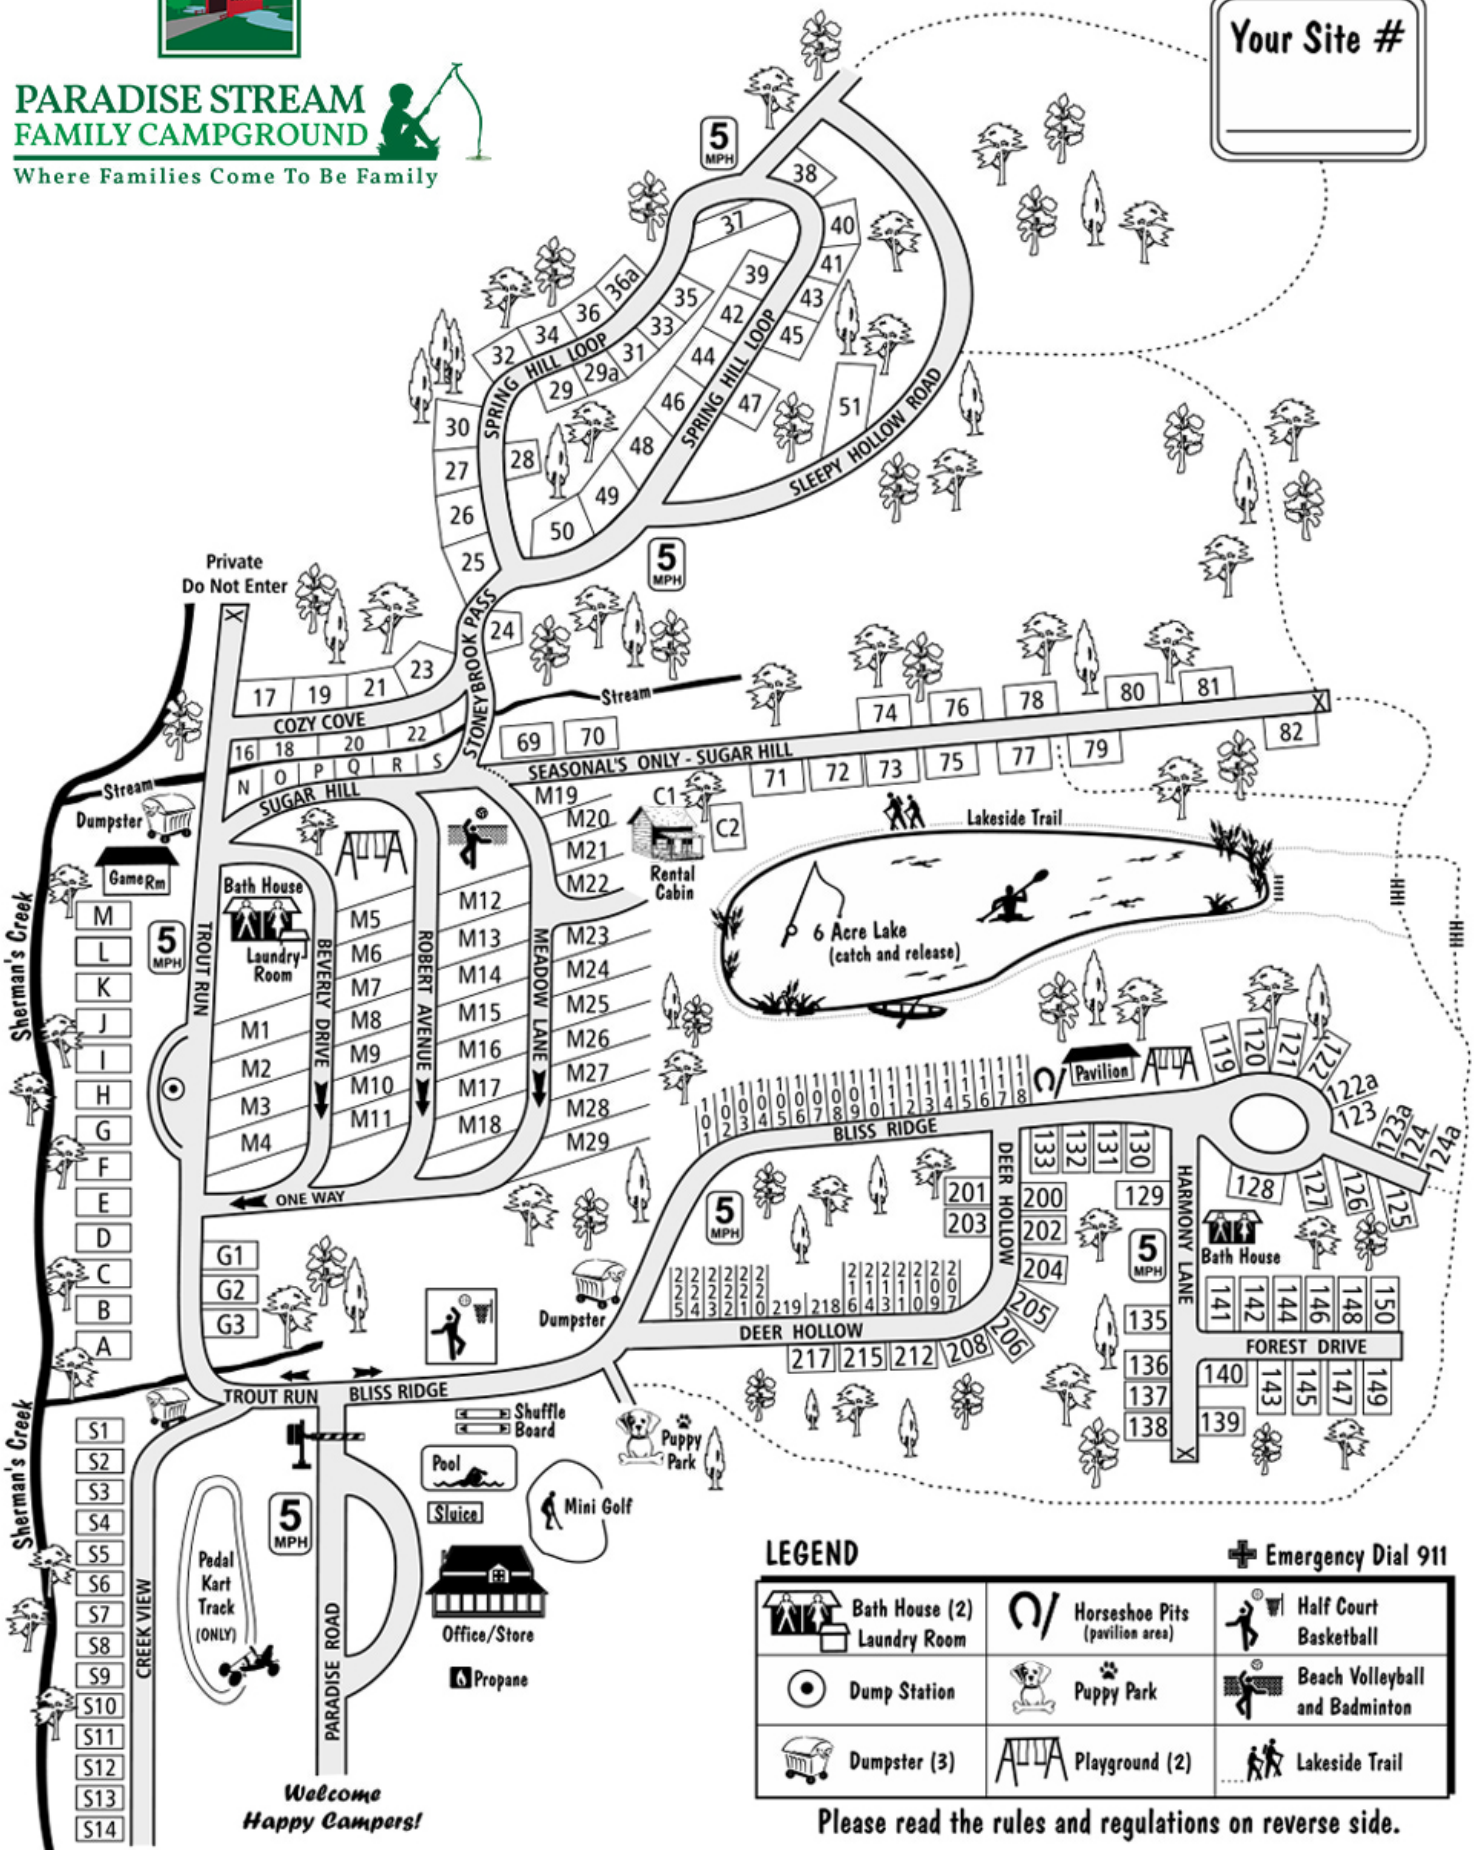

PARADISE STREAM FAMILY CAMPGROUND

Where Families Come To Be Family

Your Site #

LEGEND

	Bath House (2)		Horseshoe Pits (pavilion area)		Half Court Basketball
	Laundry Room		Puppy Park		Beach Volleyball and Badminton
	Dump Station		Playground (2)		Lakeside Trail
	Dumpster (3)				

Emergency Dial 911

Welcome
Happy Campers!

Please read the rules and regulations on reverse side.